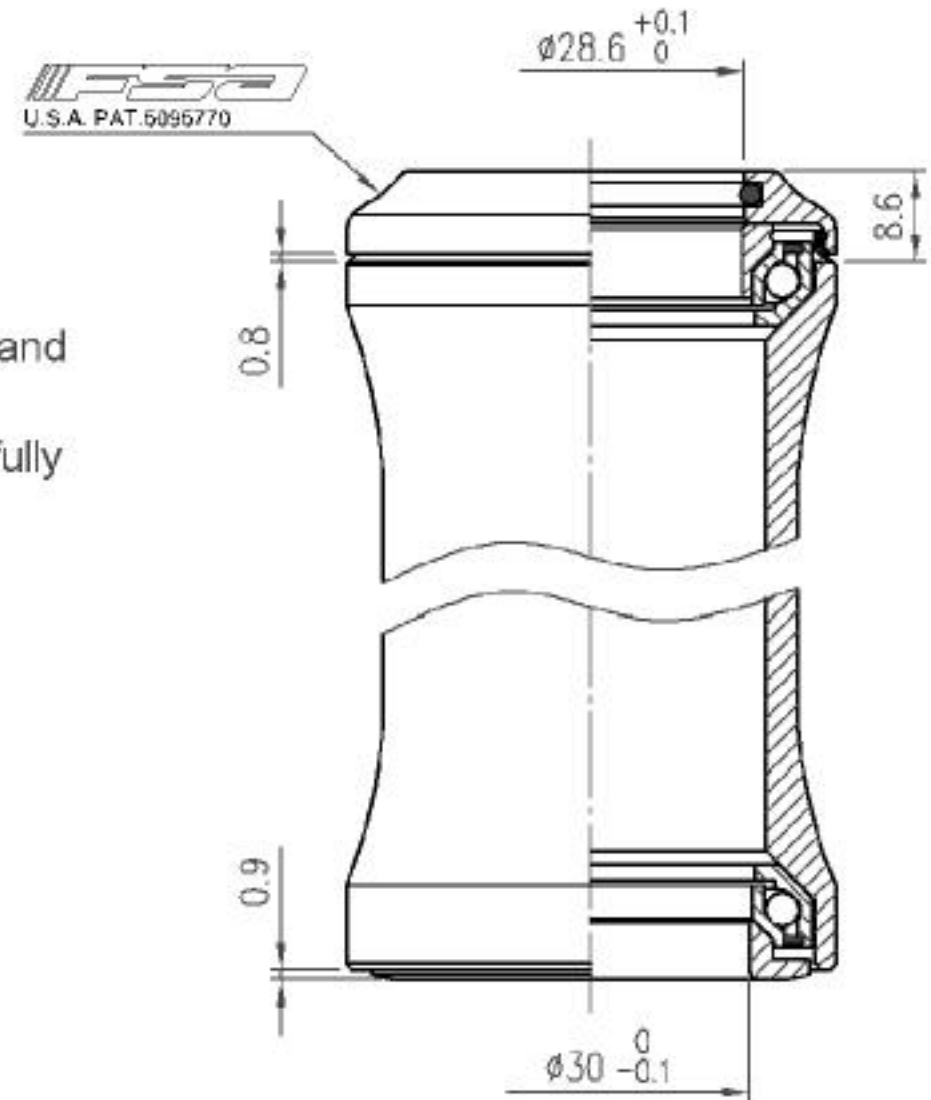

1-1/8"

45°/45° Servicable ACB (Campagnolo)

Separate inner and outer races, Economic and fully serviceable.

Custom cone spacer	
Item No	T
H2094A	7.8mm
H2094B	25mm

- Integrated style headset
- For 46mm OD headtube
- 1-1/8" steerer
- Campagnolo type bearing (Yellow Seal)
- 7075/T6 crown race

No	Item No	Material	Qty
⑥	H6029 {NO.8-6}	7075 / T6	1PCS
⑤	MR070 {870}	Chrome steel	2PCS
④	H2081 {NO.8-2}	6061 / T6	1PCS
③	MS100	Rubber	1PCS
②	H2094 {NO.8-2}	6061 / T6	1PCS
①	MS053 {872}	Rubber	1PCS

Stack Height: 8.6+0.9=9.5