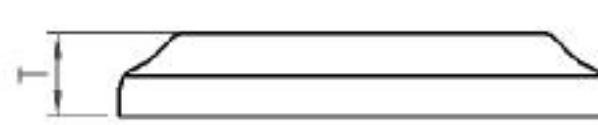

1-1/8"

45°/45° Servicable ACB (Campagnolo)

Separate inner and outer races, Economic and fully serviceable.

Custom cone spacer	
Item No	T
H2094A	7.8mm
H2094B	25mm

- Integrated style headset
- For 46mm OD headtube
- 1-1/8" steerer
- Campagnolo type bearing (Yellow Seal)
- 7075/T6 crown race

No	Item No	Material	Qty
⑥	H6029 {NO.8-6}	7075 / T6	1PCS
⑤	MR070 {870}	Chrome steel	2PCS
④	H2081 {NO.8-2}	6061 / T6	1PCS
③	MS100	Rubber	1PCS
②	H2094 {NO.8-2}	6061 / T6	1PCS
①	MS053 {872}	Rubber	1PCS

Stack Height: 8.6+0.9=9.5