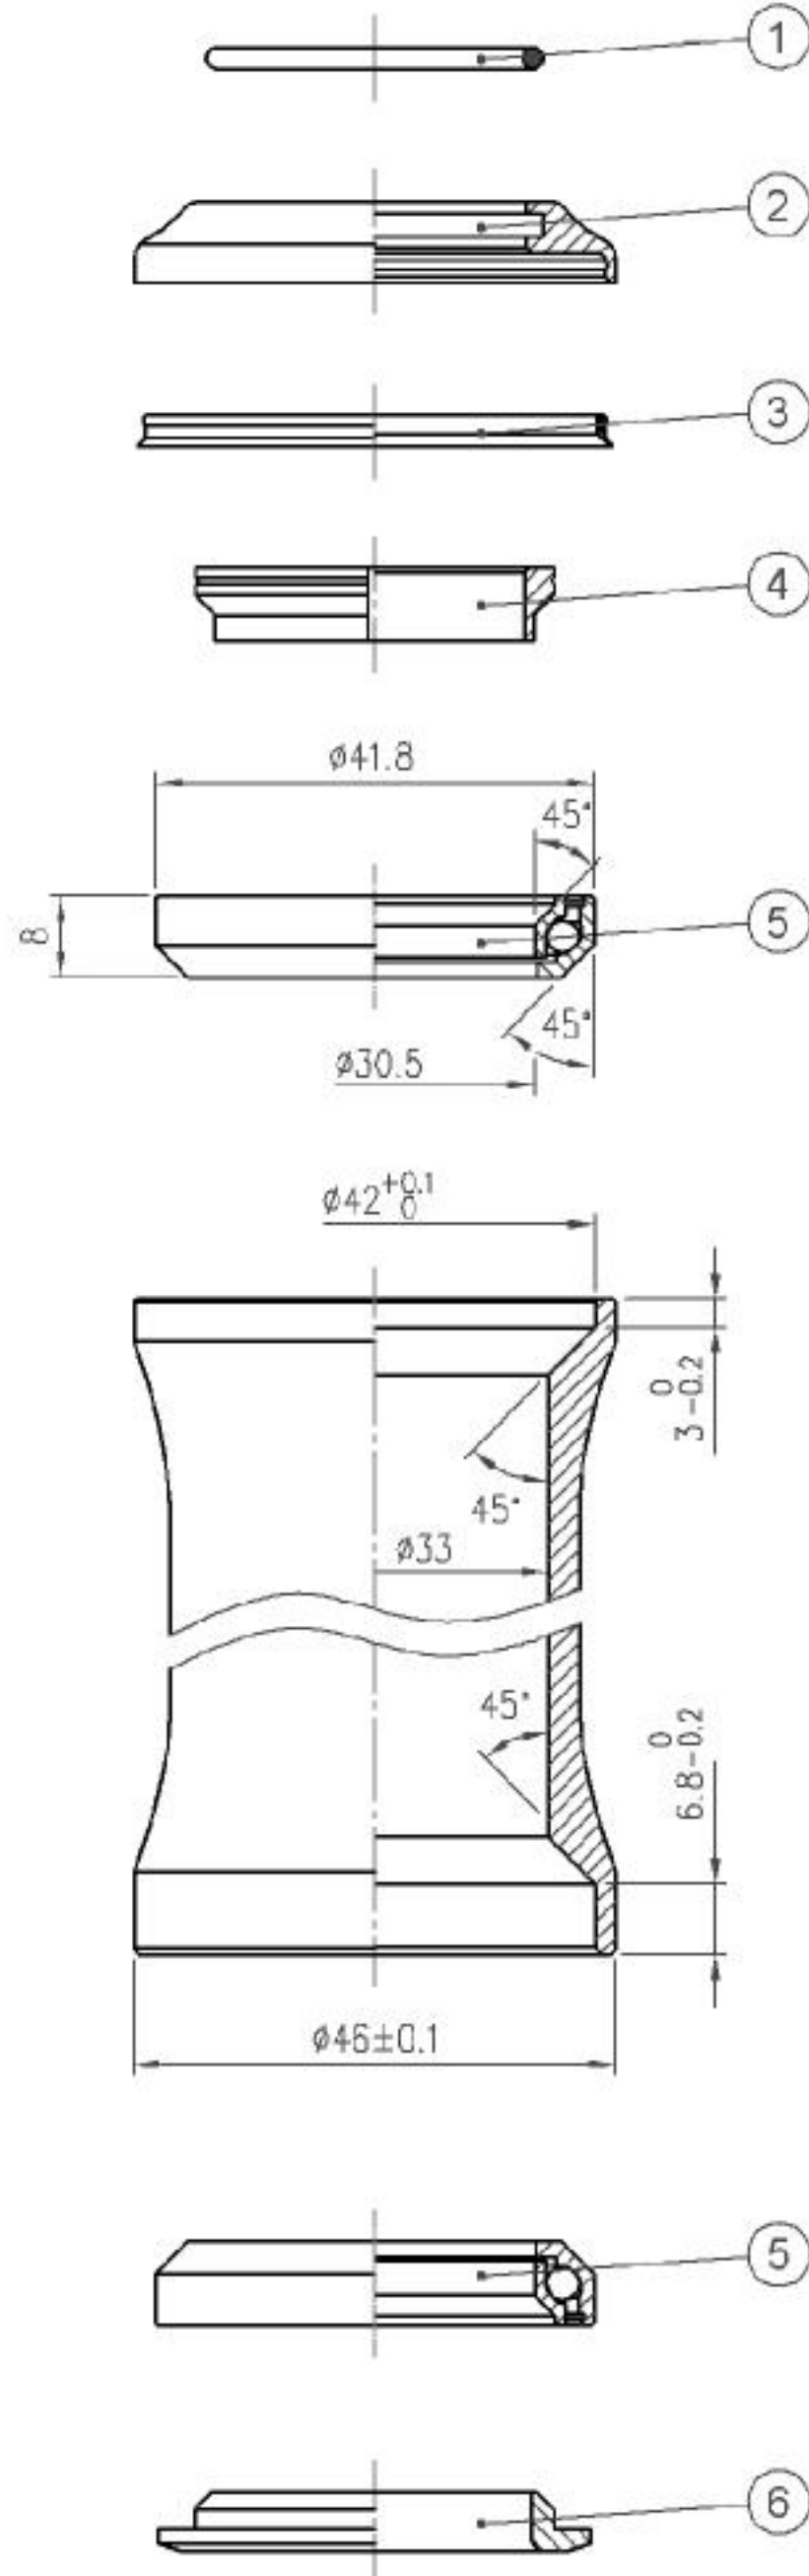

1-1/8"

45°/45° Servicable ACB (Campagnolo)

Separate inner and outer races, Economic and fully serviceable.

Custom cone spacer	
Item No	T
H2094A	7.8mm
H2094B	25mm

- Integrated style headset
- For 46mm OD headtube
- 1-1/8" steerer
- Campagnolo type bearing (Yellow Seal)
- 7075/T6 crown race

No	Item No	Material	Qty
⑥	H6029 {NO.8-6}	7075 / T6	1PCS
⑤	MR070 {870}	Chrome steel	2PCS
④	H2081 {NO.8-2}	6061 / T6	1PCS
③	MS100	Rubber	1PCS
②	H2094 {NO.8-2}	6061 / T6	1PCS
①	MS053 {872}	Rubber	1PCS

Stack Height: 8.6+0.9=9.5